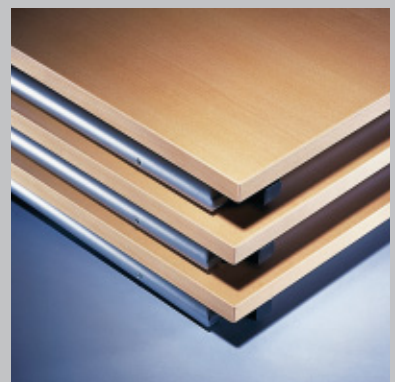

f.t.s.

The most important characteristic of the *f.t.s.*-folding table is its extraordinary durability. The tables are fitted with a continuous shock-resistant surrounding edge, in accordance with the patented Cast-Form® procedure. The edge, made from pastel grey polyurethane, is virtually indestructible, colour durable, moisture repellent and resistant to chemical influences. The tables are also available in conventional edge details, including laminated beechwood and ABS-synthetic material.

For maximum durability: Cast-Form® edging made from highly shock-resistant polyurethane (pastel grey). This edge is available for tables measuring 70/120, 70/140, 70/160, 80/120, 80/140 and 80/160 cm.

The flat integral folding frame minimises the stacking height.

The frame is secured automatically in a locked position for safety reasons when erected.

Stacking guards prevent any harm to the table-top when the tables are stacked.