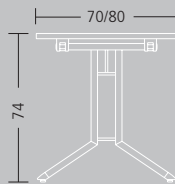

Folding Tables with Y-Legged Frame:

3950-724	70/120
3950-726	70/130
3950-728	70/140
3950-732	70/160
3950-736	70/180
3950-824	80/120
3950-826	80/130
3950-828	80/140
3950-832	80/160
3950-836	80/180