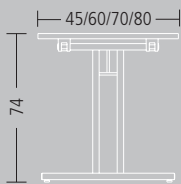

Folding Tables with T-Legged Frame:

3960-452	45/120
3960-453	45/130
3960-454	45/140
3960-456	45/160
3960-458	45/180
3960-624	60/120
3960-626	60/130
3960-628	60/140
3960-632	60/160
3960-636	60/180
3960-724	70/120
3960-726	70/130
3960-728	70/140
3960-732	70/160
3960-736	70/180
3960-824	80/120
3960-826	80/130
3960-828	80/140
3960-832	80/160
3960-836	80/180