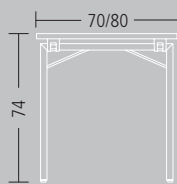

Folding Tables with Four-Legged Frame:

3970-724	70/120
3970-726	70/130
3970-728	70/140
3970-732	70/160
3970-736	70/180
3970-824	80/120
3970-826	80/130
3970-828	80/140
3970-832	80/160
3970-836	80/180