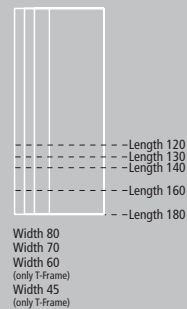

f.t.s.

Measurements in cm.

UK: Wiesner-Hager Ltd., Level 3, Block B, Morelands, 5-23 Old Street, London EC1V 9HL, Phone (44) 020 7490 3627, Fax (44) 020 7490 0549
A-4950 Altheim, Linzerstraße 22, Phone (43) 77 23 4 60-0, Fax (43) 77 23 4 60-3 31
D-97072 Würzburg, Goethestraße 1, Phone (49) 9 31 3 55 85-0, Fax (49) 9 31 3 55 85 85
F-67088 Strasbourg, 12, rue du Parc, BP 312, Cedex 02, Phone (33) 3 88 56 07 07, Fax (33) 3 88 56 45 46
NL-6102 BJ Echt, Houtstraat 32H, Phone (31) 4 75 41 02 22, Fax (31) 4 75 41 00 90
CZ-101 00 Praha 10, Žitomířská 38, Phone (420) 2 67 20 03 00, Fax (420) 2 71 73 22 93
H-1026 Budapest, Pasaréti út 22, Phone (36) 1 3 56 08 54, Fax (36) 1 2 12 31 89
Vertretung Schweiz: Dietiker Switzerland, CH-8260 Stein am Rhein, Phone (41) 52 742 21 21, Fax (41) 52 742 21 90
www.wiesner-hager.com

wiesner hager