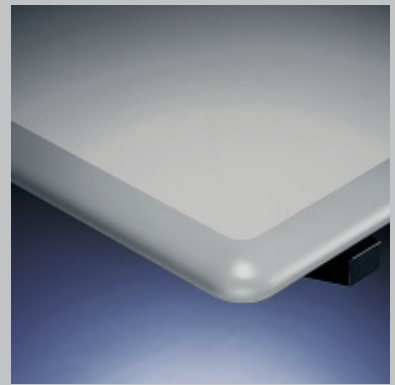

f.t.s.

The most important characteristic of the *f.t.s.*-folding table is its extraordinary durability. The tables are fitted with a continuous shock-resistant surrounding edge, in accordance with the patented Cast-Form® procedure. The edge, made from pastel grey polyurethane, is virtually indestructible, colour durable, moisture repellent and resistant to chemical influences. The tables are also available in conventional edge details, including laminated beechwood and ABS-synthetic material.

For maximum durability: Cast-Form® edging made from highly shock-resistant polyurethane (pastel grey). This edge is available for tables measuring 70/120, 70/140, 70/160, 80/120, 80/140 and 80/160 cm.